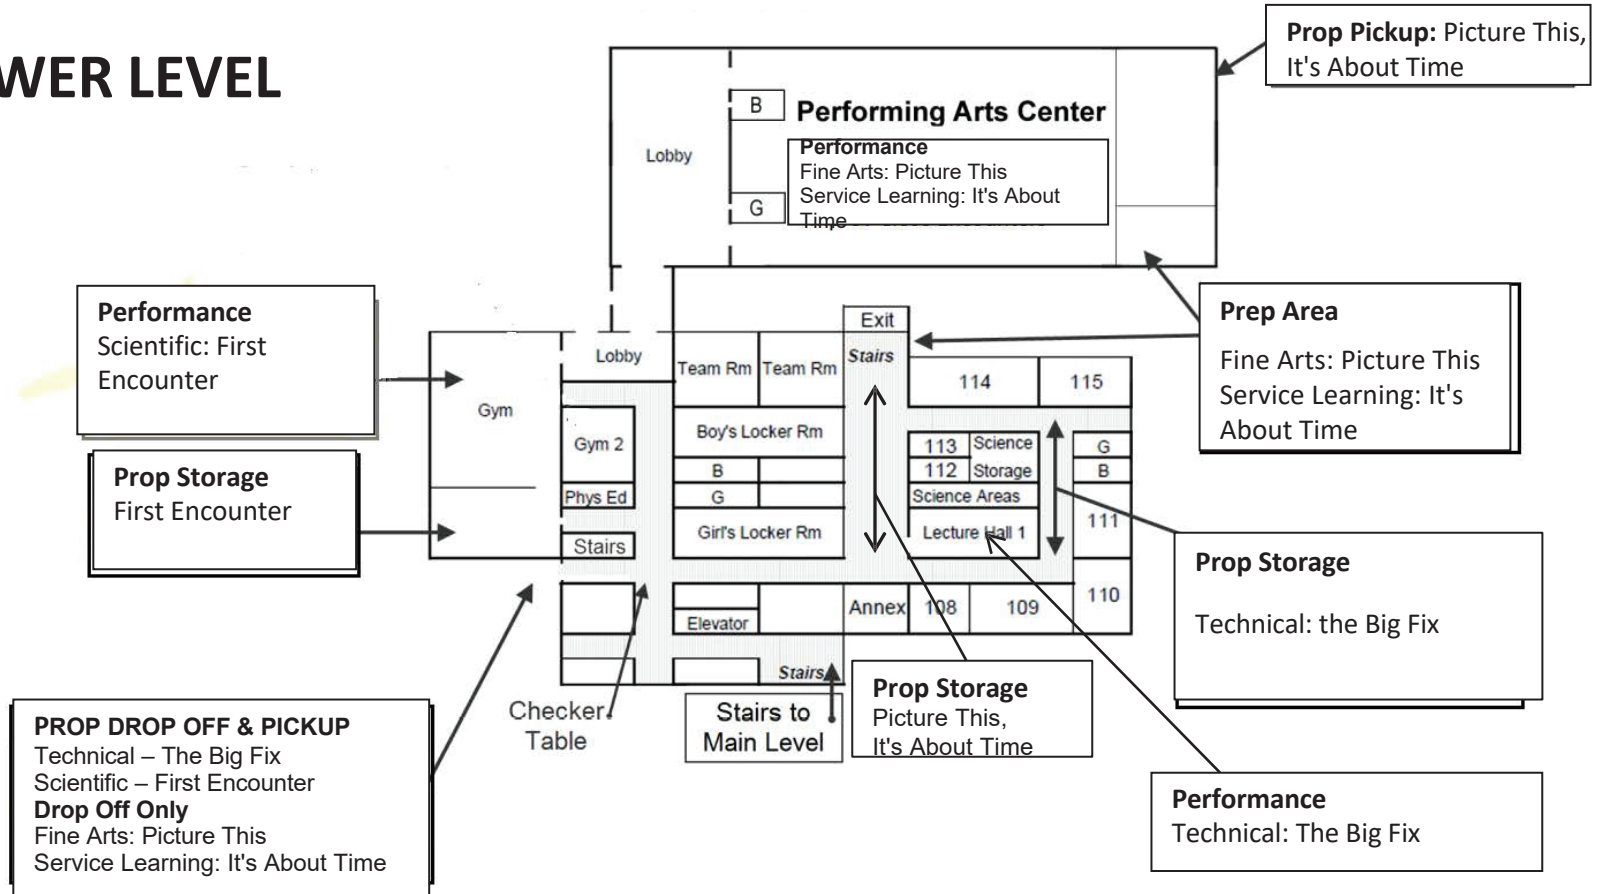

MADI – Destination ImagiNation Region 4 Tournament Chelmsford High School – March 8, 2020

Performance Locations	
Technical – The Big Fix	Lower Level/Lecture Hall I
Scientific – First Encounter	Lower Level/Conrad Gym
Fine Arts – Picture This	Lower Level/Performing Arts Center
Improvisational – To The Rescue	Main Level/Band Room
Engineering – In The Cards	Upper Level/Media Center/Library
Service Learning – It's About Time	Lower Level/Performing Arts Center
Early Learning (Rising Stars) – Blast Off!	Main Level/Lecture Hall II
Instant Challenge -	Upper Level/300s Hallway

LOWER LEVEL

UPPER LEVEL