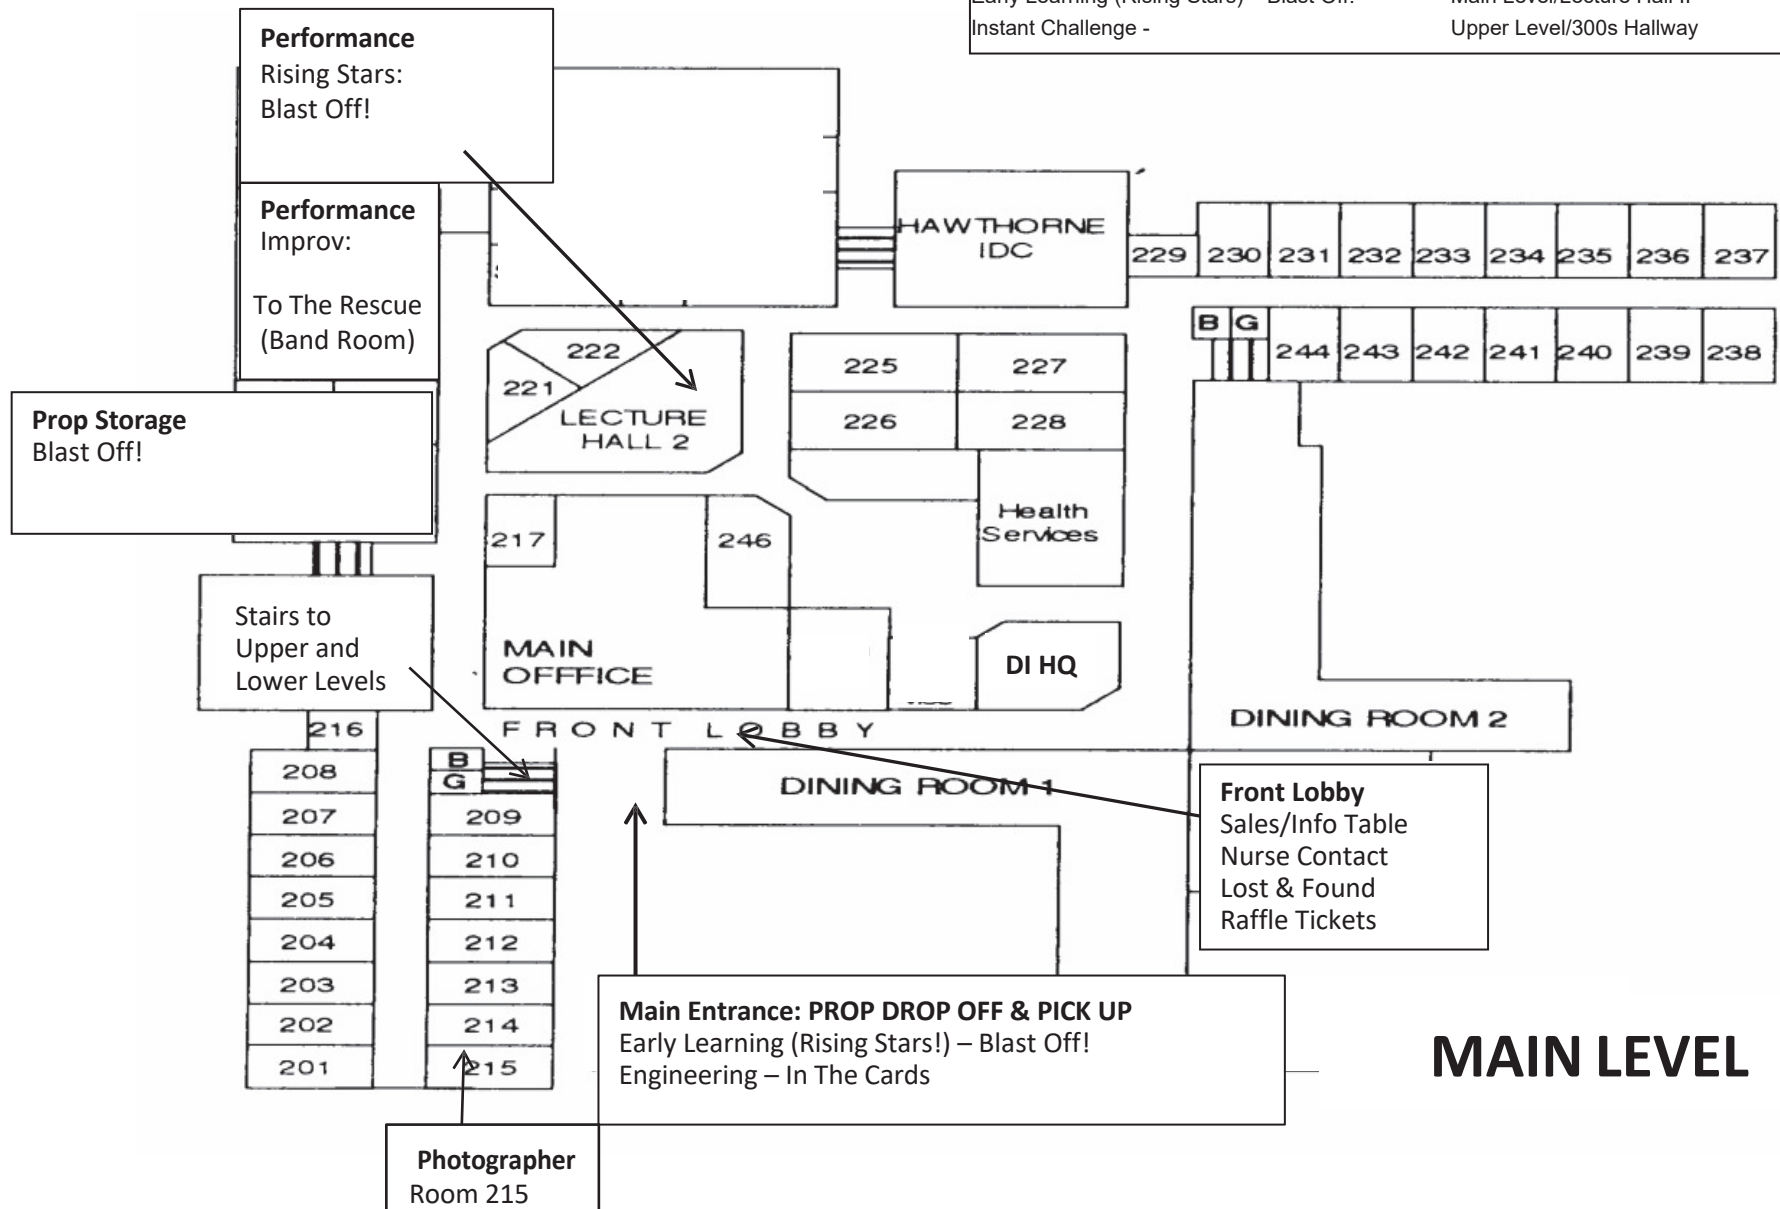

MADI – Destination ImagiNation Region 4 Tournament Chelmsford High School – March 8, 2020

Performance Locations	
Technical – The Big Fix	Lower Level/Lecture Hall I
Scientific – First Encounter	Lower Level/Conrad Gym
Fine Arts – Picture This	Lower Level/Performing Arts Center
Improvisational – To The Rescue	Main Level/Band Room
Engineering – In The Cards	Upper Level/Media Center/Library
Service Learning – It's About Time	Lower Level/Performing Arts Center
Early Learning (Rising Stars) – Blast Off!	Main Level/Lecture Hall II
Instant Challenge -	Upper Level/300s Hallway

LOWER LEVEL

UPPER LEVEL