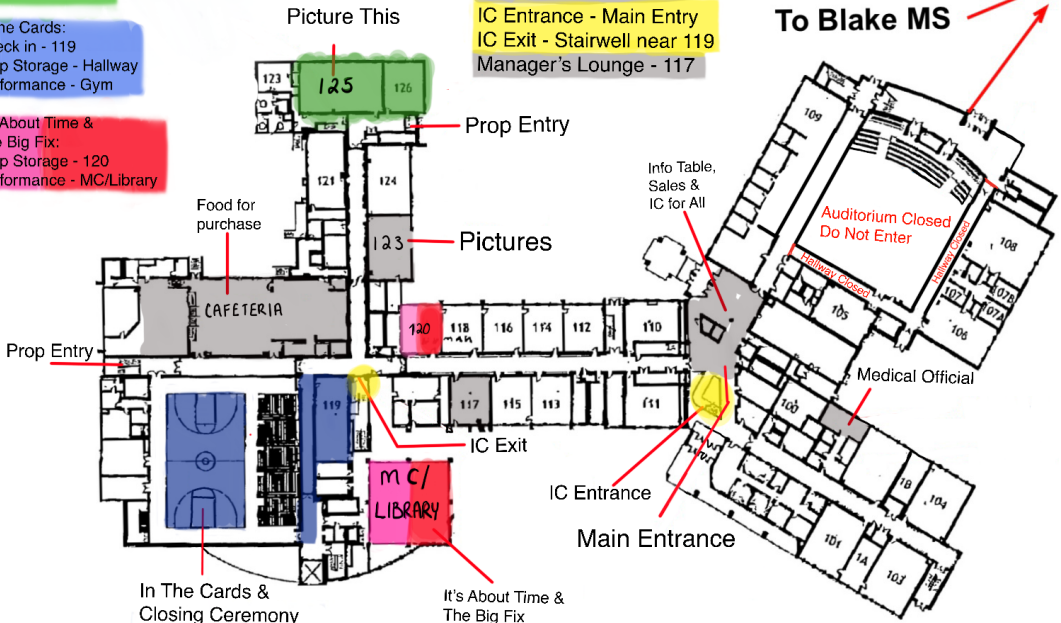

Picture This:
Performance - 125
Prop Storage - 126

In the Cards:
Check in - 119
Prop Storage - Hallway
Performance - Gym

It's About Time &
The Big Fix:
Prop Storage - 120
Performance - MC/Library

Info/Sales/IC for All - Main Entry
Medical Official - Nurse's Office
Pictures - 123
IC Entrance - Main Entry
IC Exit - Stairwell near 119
Manager's Lounge - 117